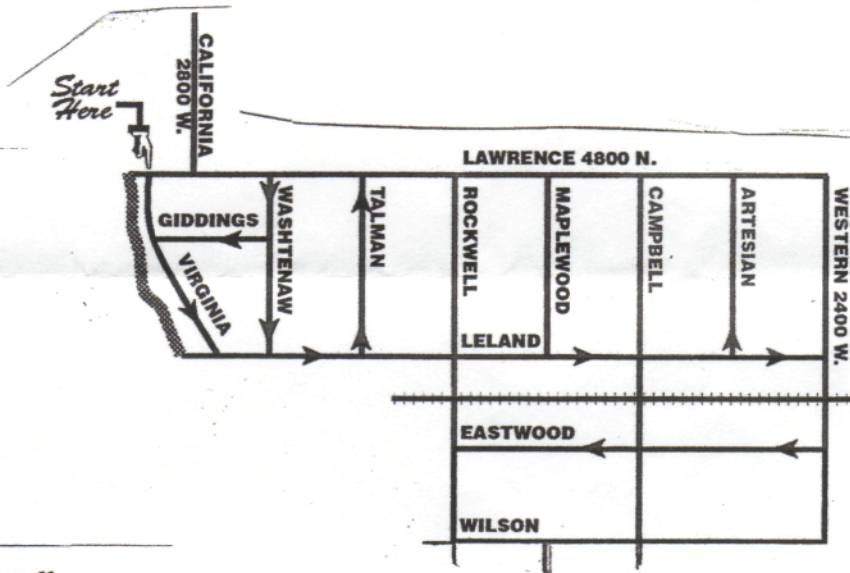

Greater Rockwell Organization

30th Annual Yard &

Garage Sales

June 13 & 14, 10am - 4pm

Find great stuff
at these locations:

- 4760 N. Virginia
- 4742 N. Virginia
- 4738 N. Virginia
- 4728 N. Virginia
- 4722 N. Virginia
- 4714 N. Virginia
- Virginia/Leland
- 2721 W. Leland

- 4723 N. Virginia
- 2764 W. Giddings
- 2754 W. Giddings
- 2734 W. Giddings
- 2731 W. Giddings
- 2721 W. Giddings
- 2715 W. Giddings
- 2707 W. Giddings
- 2706 W. Giddings
- 2700 W. Giddings
- Washtenaw/Lawrence

- 2553 W. Wilson
- 2549 W. Wilson